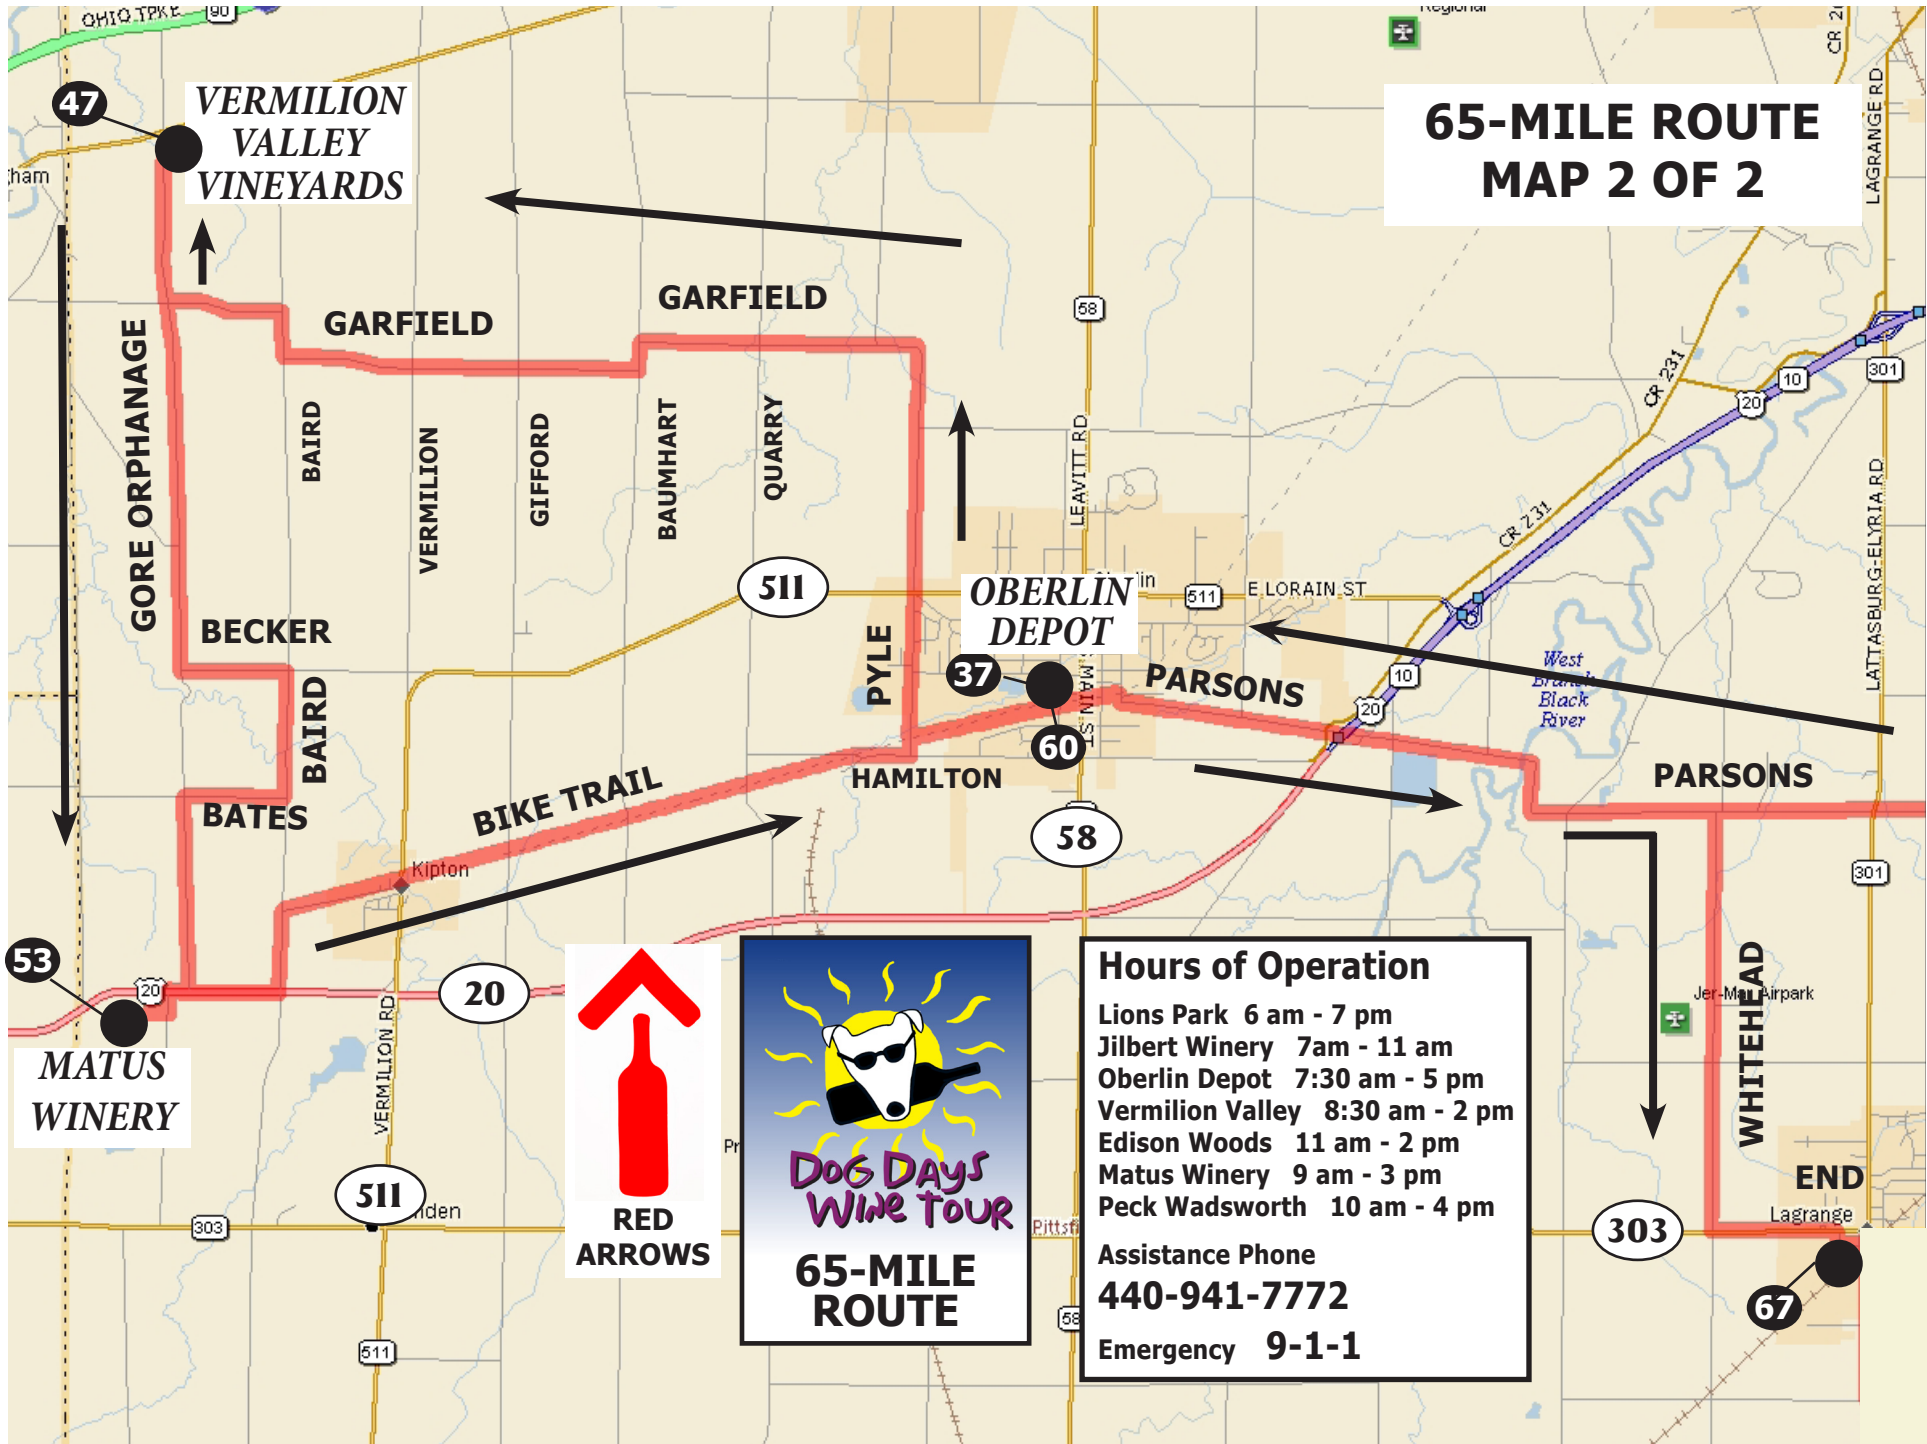

**65-MILE ROUTE
MAP 1 OF 2**

**RED
ARROWS**

Hours of Operation

- Lions Park 6 am - 7 pm
- Jilbert Winery 7 am - 11 am
- Oberlin Depot 7:30 am - 5 pm
- Vermilion Valley 8:30 am - 2 pm
- Edison Woods 11 am - 2 pm
- Matus Winery 9 am - 3 pm
- Peck Wadsworth 10 am - 4 pm

Assistance Phone
440-941-7772

Emergency **9-1-1**

**JILBERT
WINERY**

65-MILE ROUTE MAP 2 OF 2

Hours of Operation	
Lions Park	6 am - 7 pm
Jilbert Winery	7am - 11 am
Oberlin Depot	7:30 am - 5 pm
Vermilion Valley	8:30 am - 2 pm
Edison Woods	11 am - 2 pm
Matus Winery	9 am - 3 pm
Peck Wadsworth	10 am - 4 pm
Assistance Phone 440-941-7772	
Emergency 9-1-1	