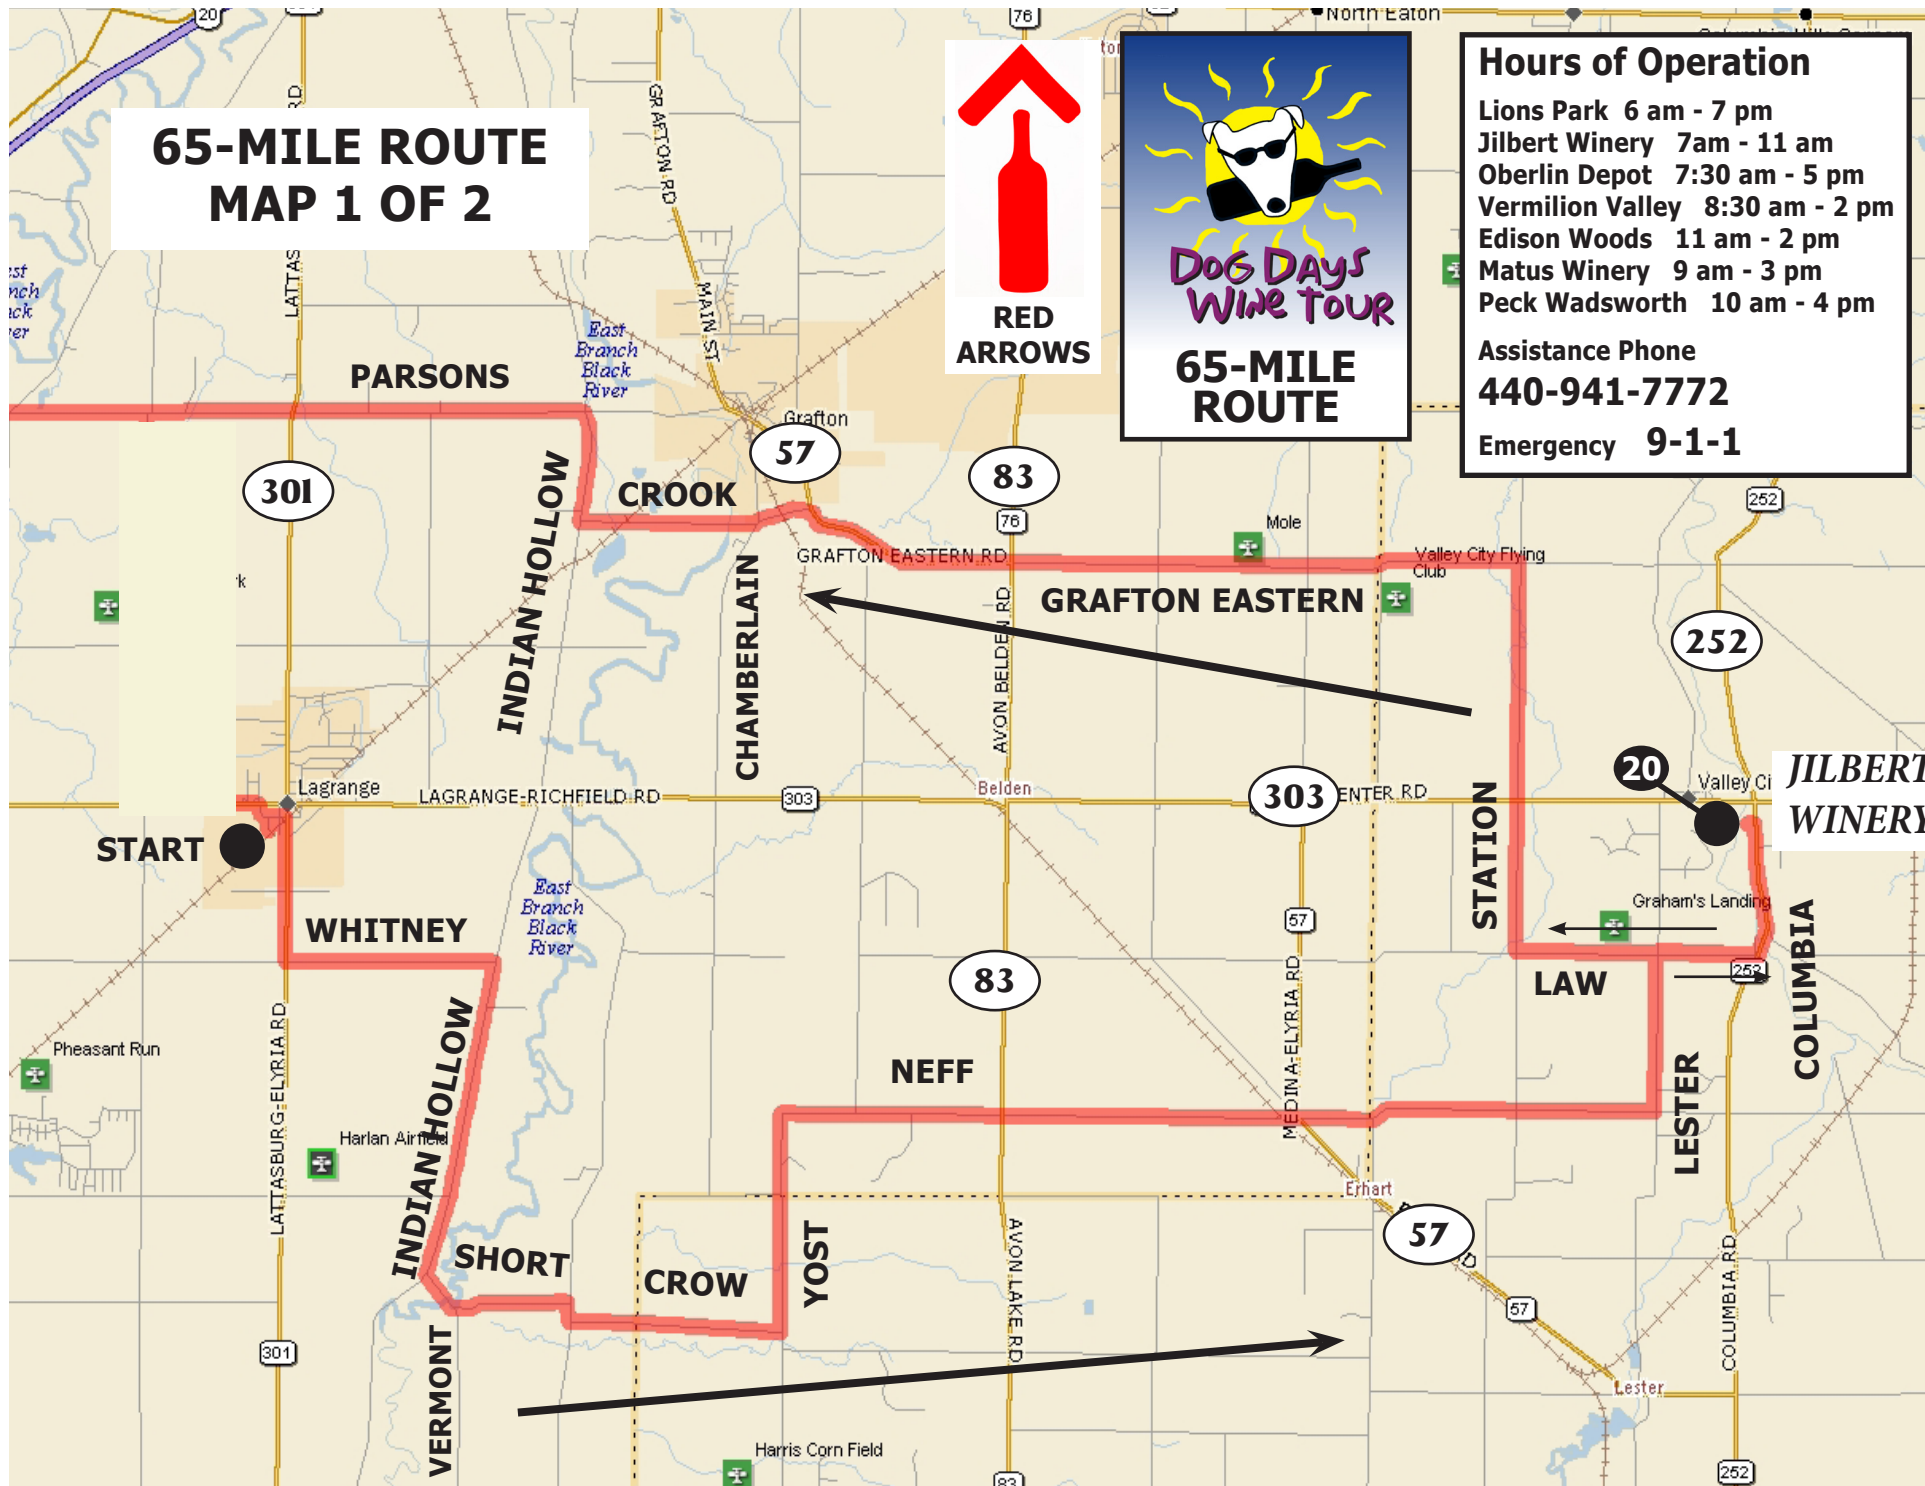

**65-MILE ROUTE
MAP 1 OF 2**

**RED
ARROWS**

Hours of Operation

- Lions Park 6 am - 7 pm
- Jilbert Winery 7 am - 11 am
- Oberlin Depot 7:30 am - 5 pm
- Vermilion Valley 8:30 am - 2 pm
- Edison Woods 11 am - 2 pm
- Matus Winery 9 am - 3 pm
- Peck Wadsworth 10 am - 4 pm

Assistance Phone
440-941-7772

Emergency **9-1-1**

**JILBERT
WINERY**

65-MILE ROUTE MAP 2 OF 2

Hours of Operation	
Lions Park	6 am - 7 pm
Jilbert Winery	7am - 11 am
Oberlin Depot	7:30 am - 5 pm
Vermilion Valley	8:30 am - 2 pm
Edison Woods	11 am - 2 pm
Matus Winery	9 am - 3 pm
Peck Wadsworth	10 am - 4 pm
Assistance Phone 440-941-7772	
Emergency 9-1-1	