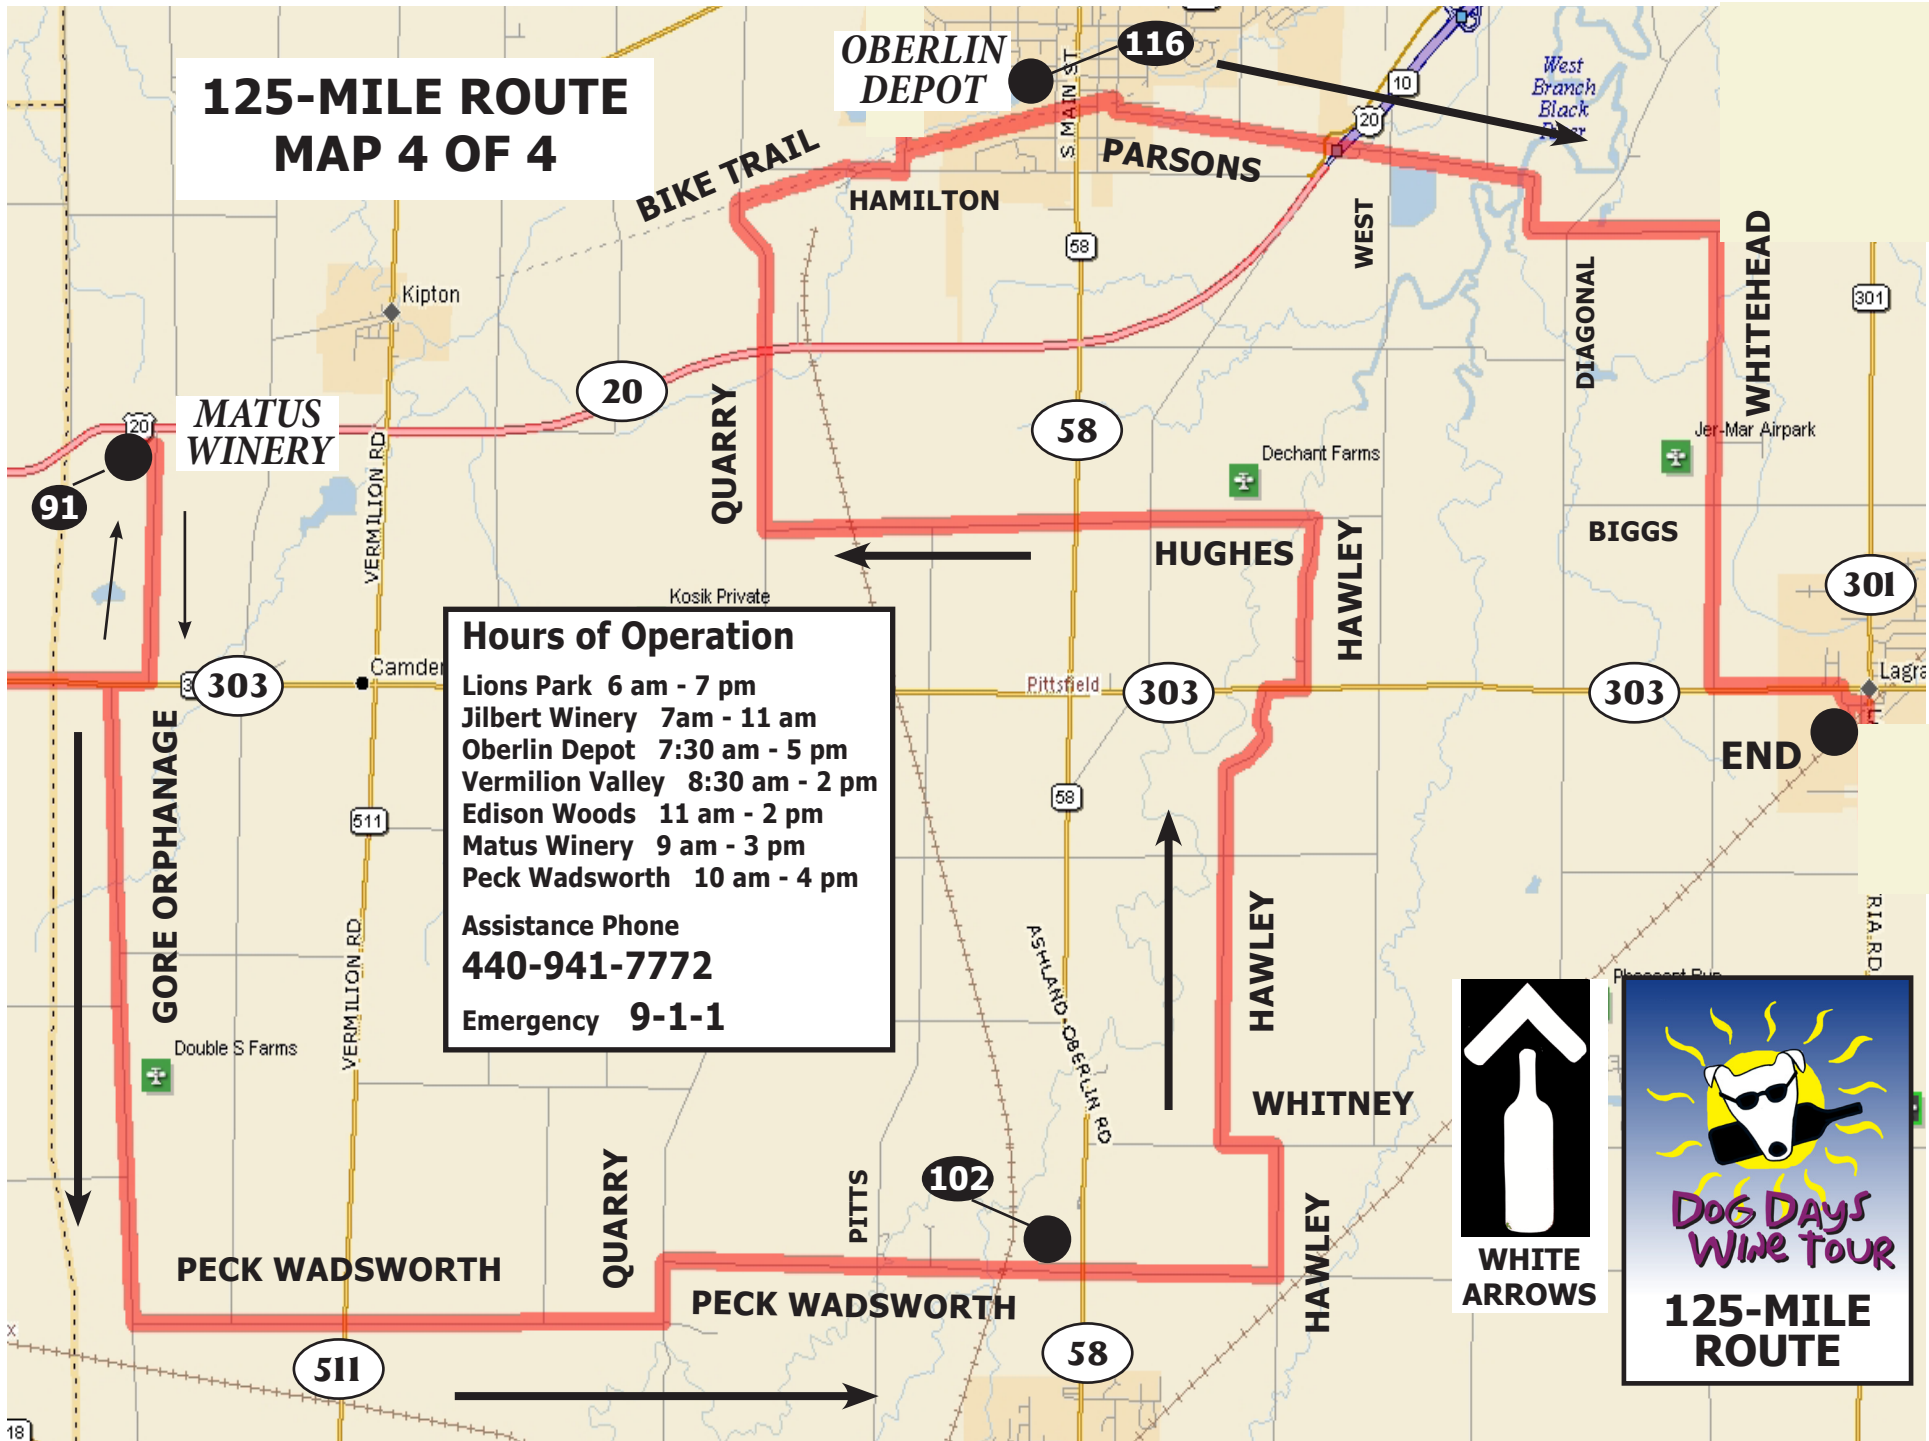

**125-MILE ROUTE
MAP 1 OF 4**

**WHITE
ARROWS**

Hours of Operation	
Lions Park	6 am - 7 pm
Jilbert Winery	7am - 11 am
Oberlin Depot	7:30 am - 5 pm
Vermilion Valley	8:30 am - 2 pm
Edison Woods	11 am - 2 pm
Matus Winery	9 am - 3 pm
Peck Wadsworth	10 am - 4 pm
Assistance Phone	440-941-7772
Emergency	9-1-1

**125-MILE ROUTE
MAP 3 OF 4**

Hours of Operation

- Lions Park 6 am - 7 pm
- Jilbert Winery 7 am - 11 am
- Oberlin Depot 7:30 am - 5 pm
- Vermilion Valley 8:30 am - 2 pm
- Edison Woods 11 am - 2 pm
- Matus Winery 9 am - 3 pm
- Peck Wadsworth 10 am - 4 pm

Assistance Phone
440-941-7772

Emergency **9-1-1**

125-MILE ROUTE MAP 4 OF 4

Hours of Operation

- Lions Park 6 am - 7 pm
- Jilbert Winery 7am - 11 am
- Oberlin Depot 7:30 am - 5 pm
- Vermilion Valley 8:30 am - 2 pm
- Edison Woods 11 am - 2 pm
- Matus Winery 9 am - 3 pm
- Peck Wadsworth 10 am - 4 pm