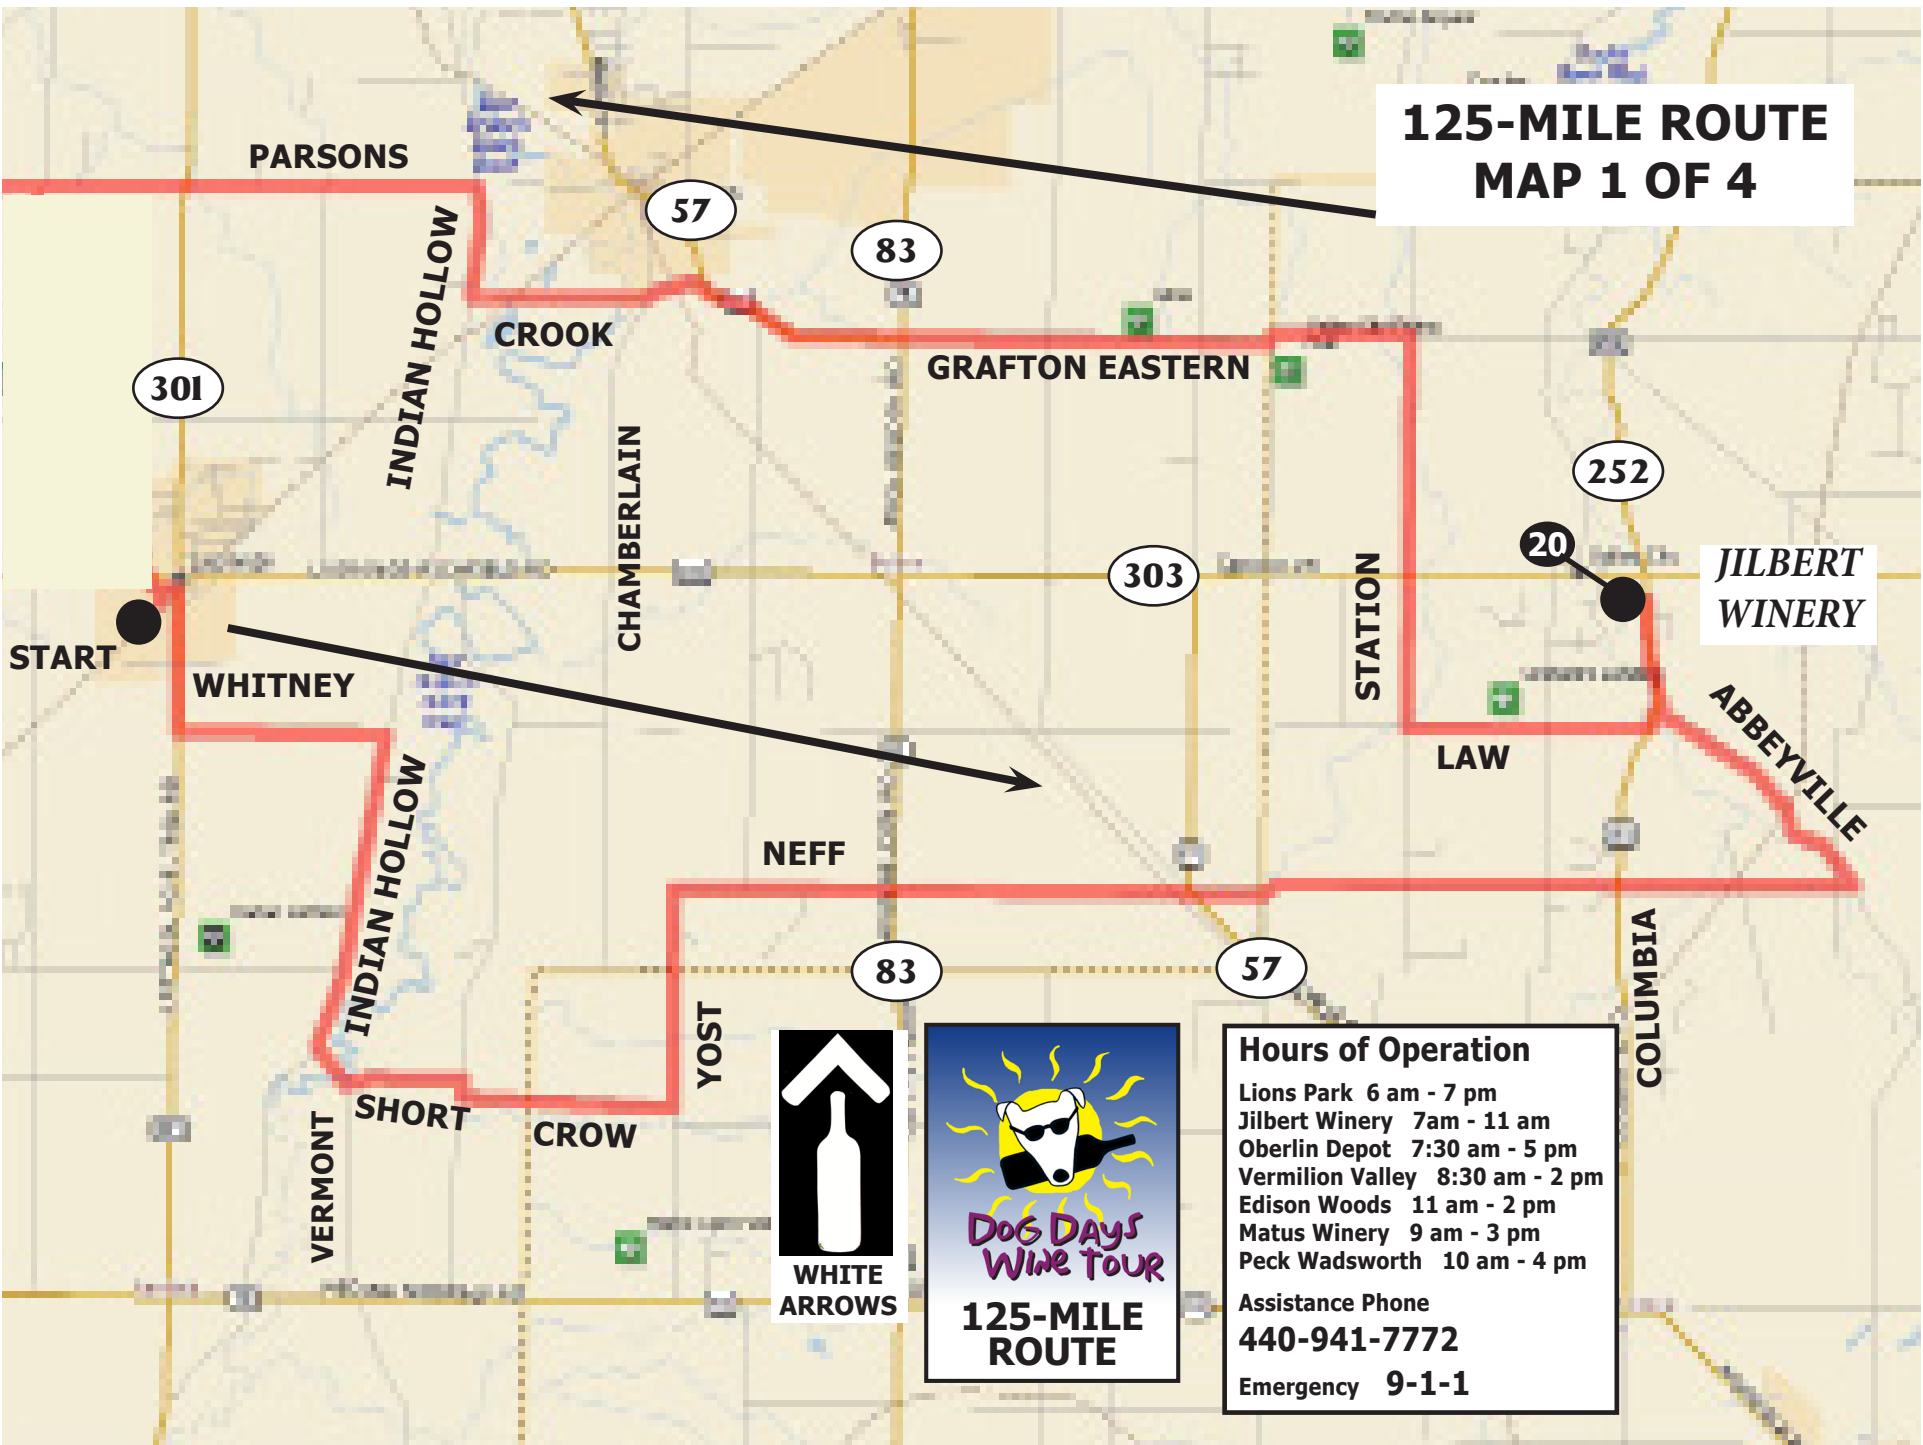

**125-MILE ROUTE
MAP 1 OF 4**

**WHITE
ARROWS**

Hours of Operation	
Lions Park	6 am - 7 pm
Jilbert Winery	7am - 11 am
Oberlin Depot	7:30 am - 5 pm
Vermilion Valley	8:30 am - 2 pm
Edison Woods	11 am - 2 pm
Matus Winery	9 am - 3 pm
Peck Wadsworth	10 am - 4 pm
Assistance Phone	440-941-7772
Emergency	9-1-1

**125-MILE ROUTE
MAP 3 OF 4**

Hours of Operation

- Lions Park 6 am - 7 pm
- Jilbert Winery 7 am - 11 am
- Oberlin Depot 7:30 am - 5 pm
- Vermilion Valley 8:30 am - 2 pm
- Edison Woods 11 am - 2 pm
- Matus Winery 9 am - 3 pm
- Peck Wadsworth 10 am - 4 pm

Assistance Phone
440-941-7772

Emergency **9-1-1**

125-MILE ROUTE MAP 4 OF 4

Hours of Operation

- Lions Park 6 am - 7 pm
- Jilbert Winery 7am - 11 am
- Oberlin Depot 7:30 am - 5 pm
- Vermilion Valley 8:30 am - 2 pm
- Edison Woods 11 am - 2 pm
- Matus Winery 9 am - 3 pm
- Peck Wadsworth 10 am - 4 pm