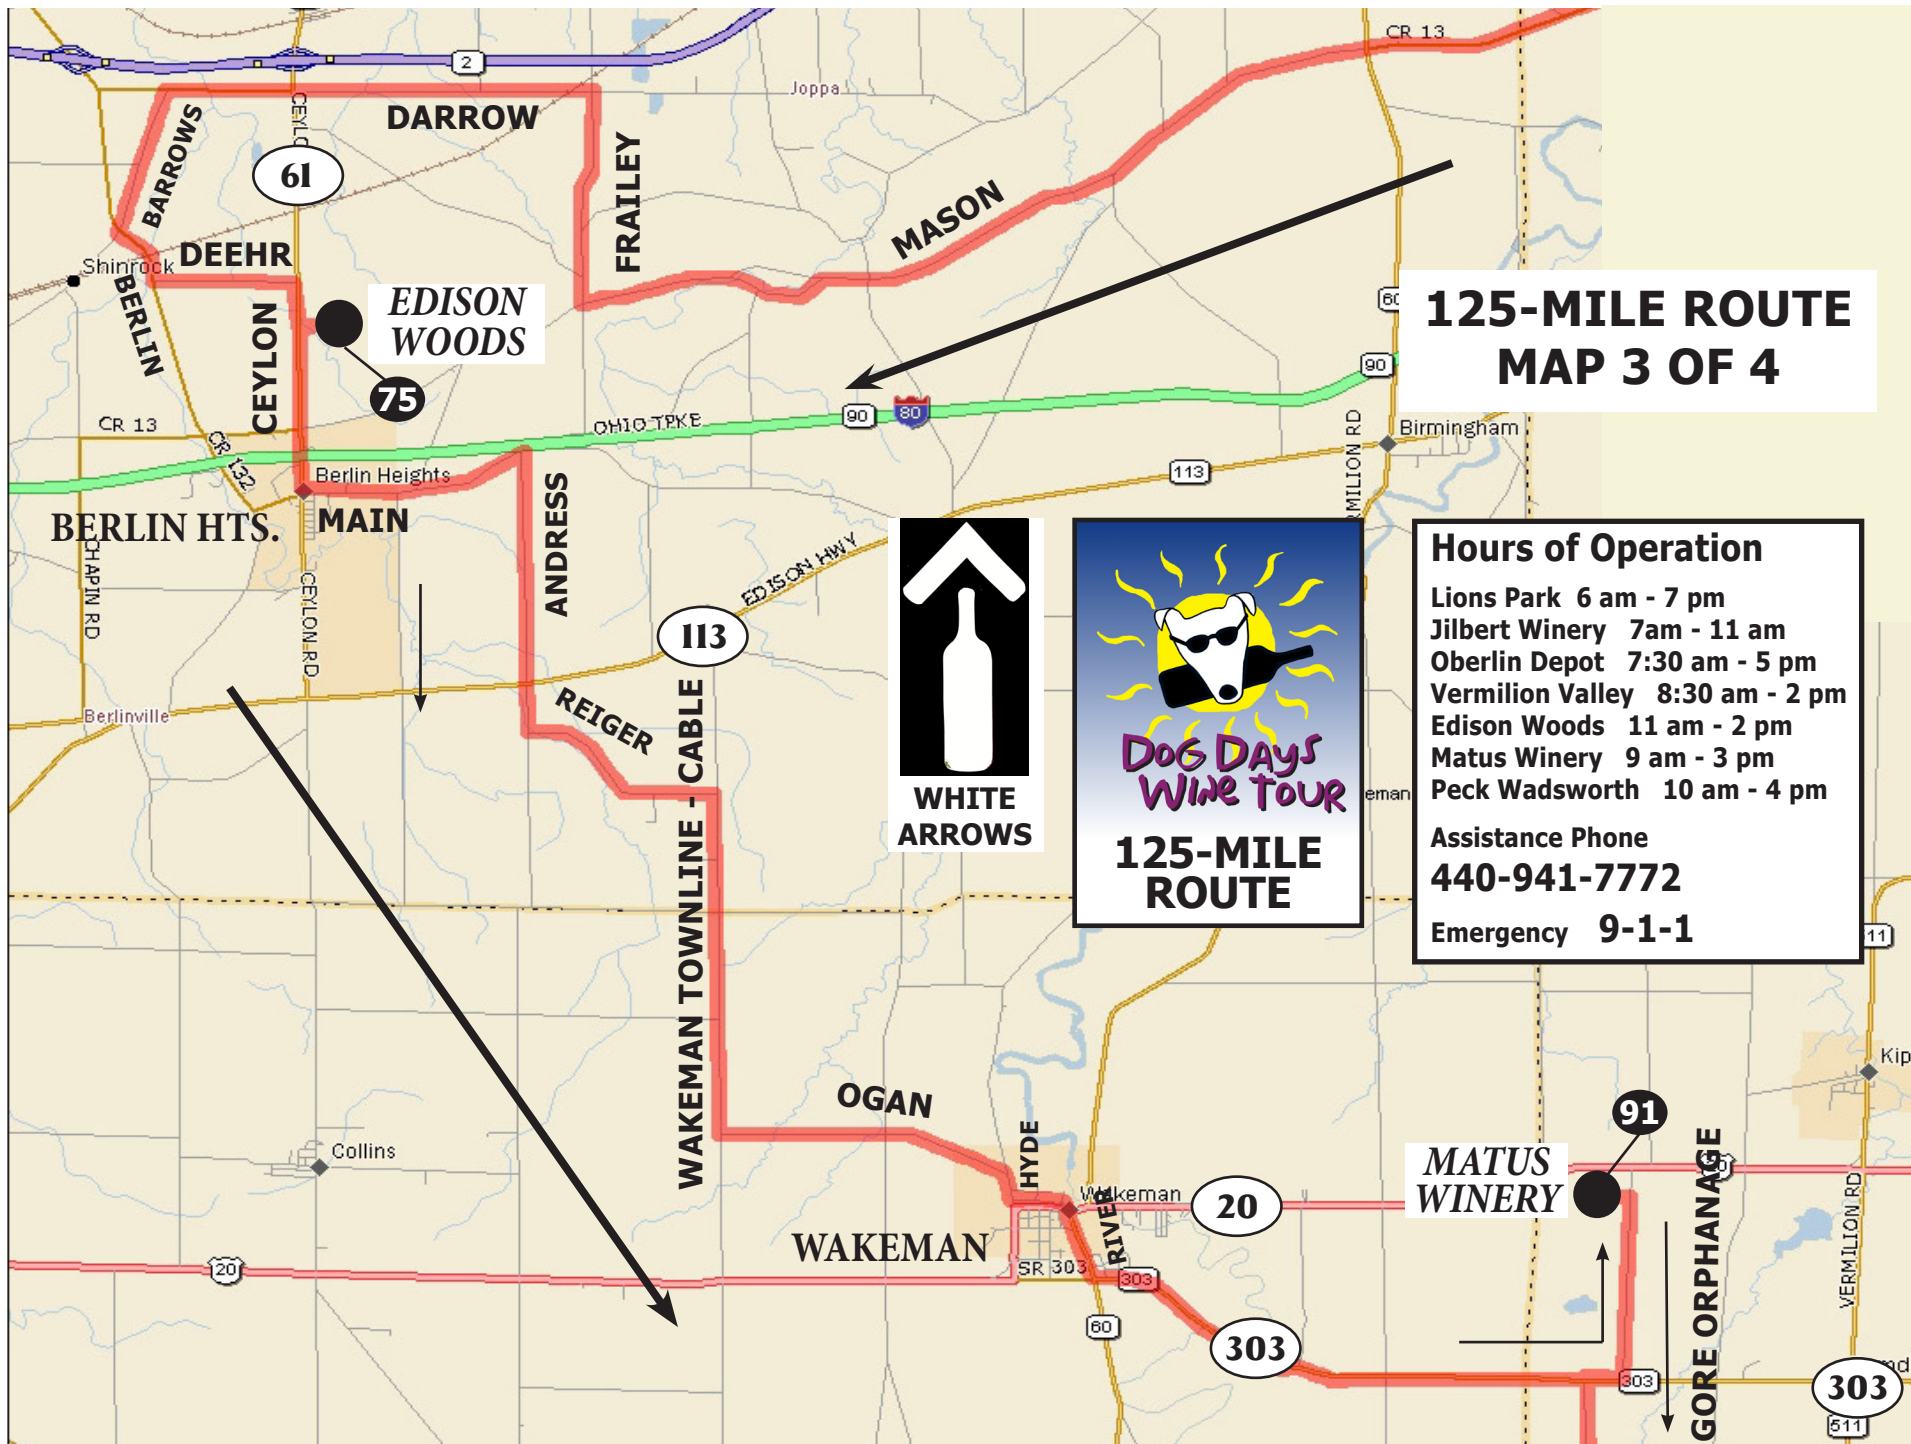

**125-MILE ROUTE
MAP 1 OF 4**

**WHITE
ARROWS**

Hours of Operation	
Lions Park	6 am - 7 pm
Jilbert Winery	7am - 11 am
Oberlin Depot	7:30 am - 5 pm
Vermilion Valley	8:30 am - 2 pm
Edison Woods	11 am - 2 pm
Matus Winery	9 am - 3 pm
Peck Wadsworth	10 am - 4 pm
Assistance Phone	440-941-7772
Emergency	9-1-1

**125-MILE ROUTE
MAP 3 OF 4**

Hours of Operation

- Lions Park 6 am - 7 pm
- Jilbert Winery 7 am - 11 am
- Oberlin Depot 7:30 am - 5 pm
- Vermilion Valley 8:30 am - 2 pm
- Edison Woods 11 am - 2 pm
- Matus Winery 9 am - 3 pm
- Peck Wadsworth 10 am - 4 pm

Assistance Phone
440-941-7772

Emergency **9-1-1**

125-MILE ROUTE MAP 4 OF 4

Hours of Operation

- Lions Park 6 am - 7 pm
- Jilbert Winery 7am - 11 am
- Oberlin Depot 7:30 am - 5 pm
- Vermilion Valley 8:30 am - 2 pm
- Edison Woods 11 am - 2 pm
- Matus Winery 9 am - 3 pm
- Peck Wadsworth 10 am - 4 pm