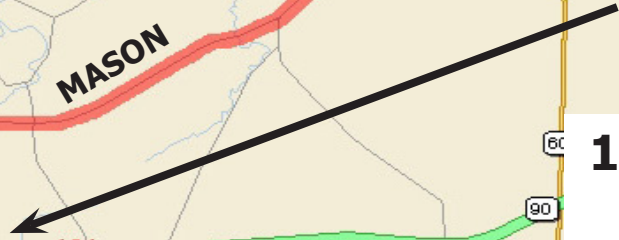

**125-MILE ROUTE
MAP 1 OF 4**

**WHITE
ARROWS**

Hours of Operation	
Lions Park	6 am - 7 pm
Jilbert Winery	7am - 11 am
Oberlin Depot	7:30 am - 5 pm
Vermilion Valley	8:30 am - 2 pm
Edison Woods	11 am - 2 pm
Matus Winery	9 am - 3 pm
Peck Wadsworth	10 am - 4 pm
Assistance Phone	440-941-7772
Emergency	9-1-1

**125-MILE ROUTE
MAP 3 OF 4**

Hours of Operation

- Lions Park 6 am - 7 pm
- Jilbert Winery 7 am - 11 am
- Oberlin Depot 7:30 am - 5 pm
- Vermilion Valley 8:30 am - 2 pm
- Edison Woods 11 am - 2 pm
- Matus Winery 9 am - 3 pm
- Peck Wadsworth 10 am - 4 pm

Assistance Phone
440-941-7772

Emergency **9-1-1**

125-MILE ROUTE MAP 4 OF 4

Hours of Operation

- Lions Park 6 am - 7 pm
- Jilbert Winery 7am - 11 am
- Oberlin Depot 7:30 am - 5 pm
- Vermilion Valley 8:30 am - 2 pm
- Edison Woods 11 am - 2 pm
- Matus Winery 9 am - 3 pm
- Peck Wadsworth 10 am - 4 pm