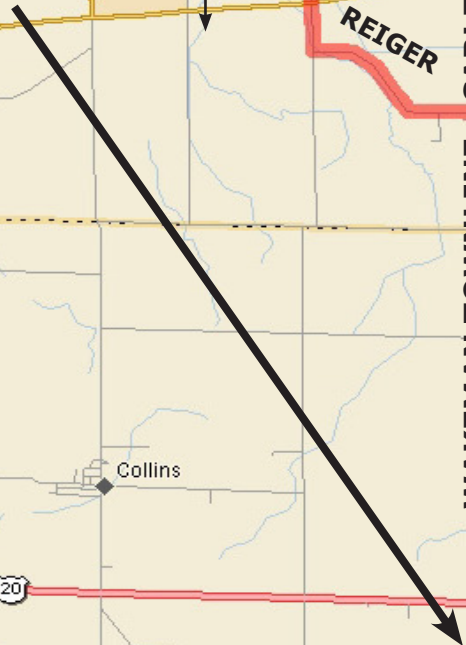

**125-MILE ROUTE
MAP 1 OF 4**

**WHITE
ARROWS**

Hours of Operation	
Lions Park	6 am - 7 pm
Jilbert Winery	7am - 11 am
Oberlin Depot	7:30 am - 5 pm
Vermilion Valley	8:30 am - 2 pm
Edison Woods	11 am - 2 pm
Matus Winery	9 am - 3 pm
Peck Wadsworth	10 am - 4 pm
Assistance Phone	440-941-7772
Emergency	9-1-1

**125-MILE ROUTE
MAP 3 OF 4**

Hours of Operation

- Lions Park 6 am - 7 pm
- Jilbert Winery 7 am - 11 am
- Oberlin Depot 7:30 am - 5 pm
- Vermilion Valley 8:30 am - 2 pm
- Edison Woods 11 am - 2 pm
- Matus Winery 9 am - 3 pm
- Peck Wadsworth 10 am - 4 pm

Assistance Phone
440-941-7772

Emergency **9-1-1**

125-MILE ROUTE MAP 4 OF 4

Hours of Operation

- Lions Park 6 am - 7 pm
- Jilbert Winery 7am - 11 am
- Oberlin Depot 7:30 am - 5 pm
- Vermilion Valley 8:30 am - 2 pm
- Edison Woods 11 am - 2 pm
- Matus Winery 9 am - 3 pm
- Peck Wadsworth 10 am - 4 pm