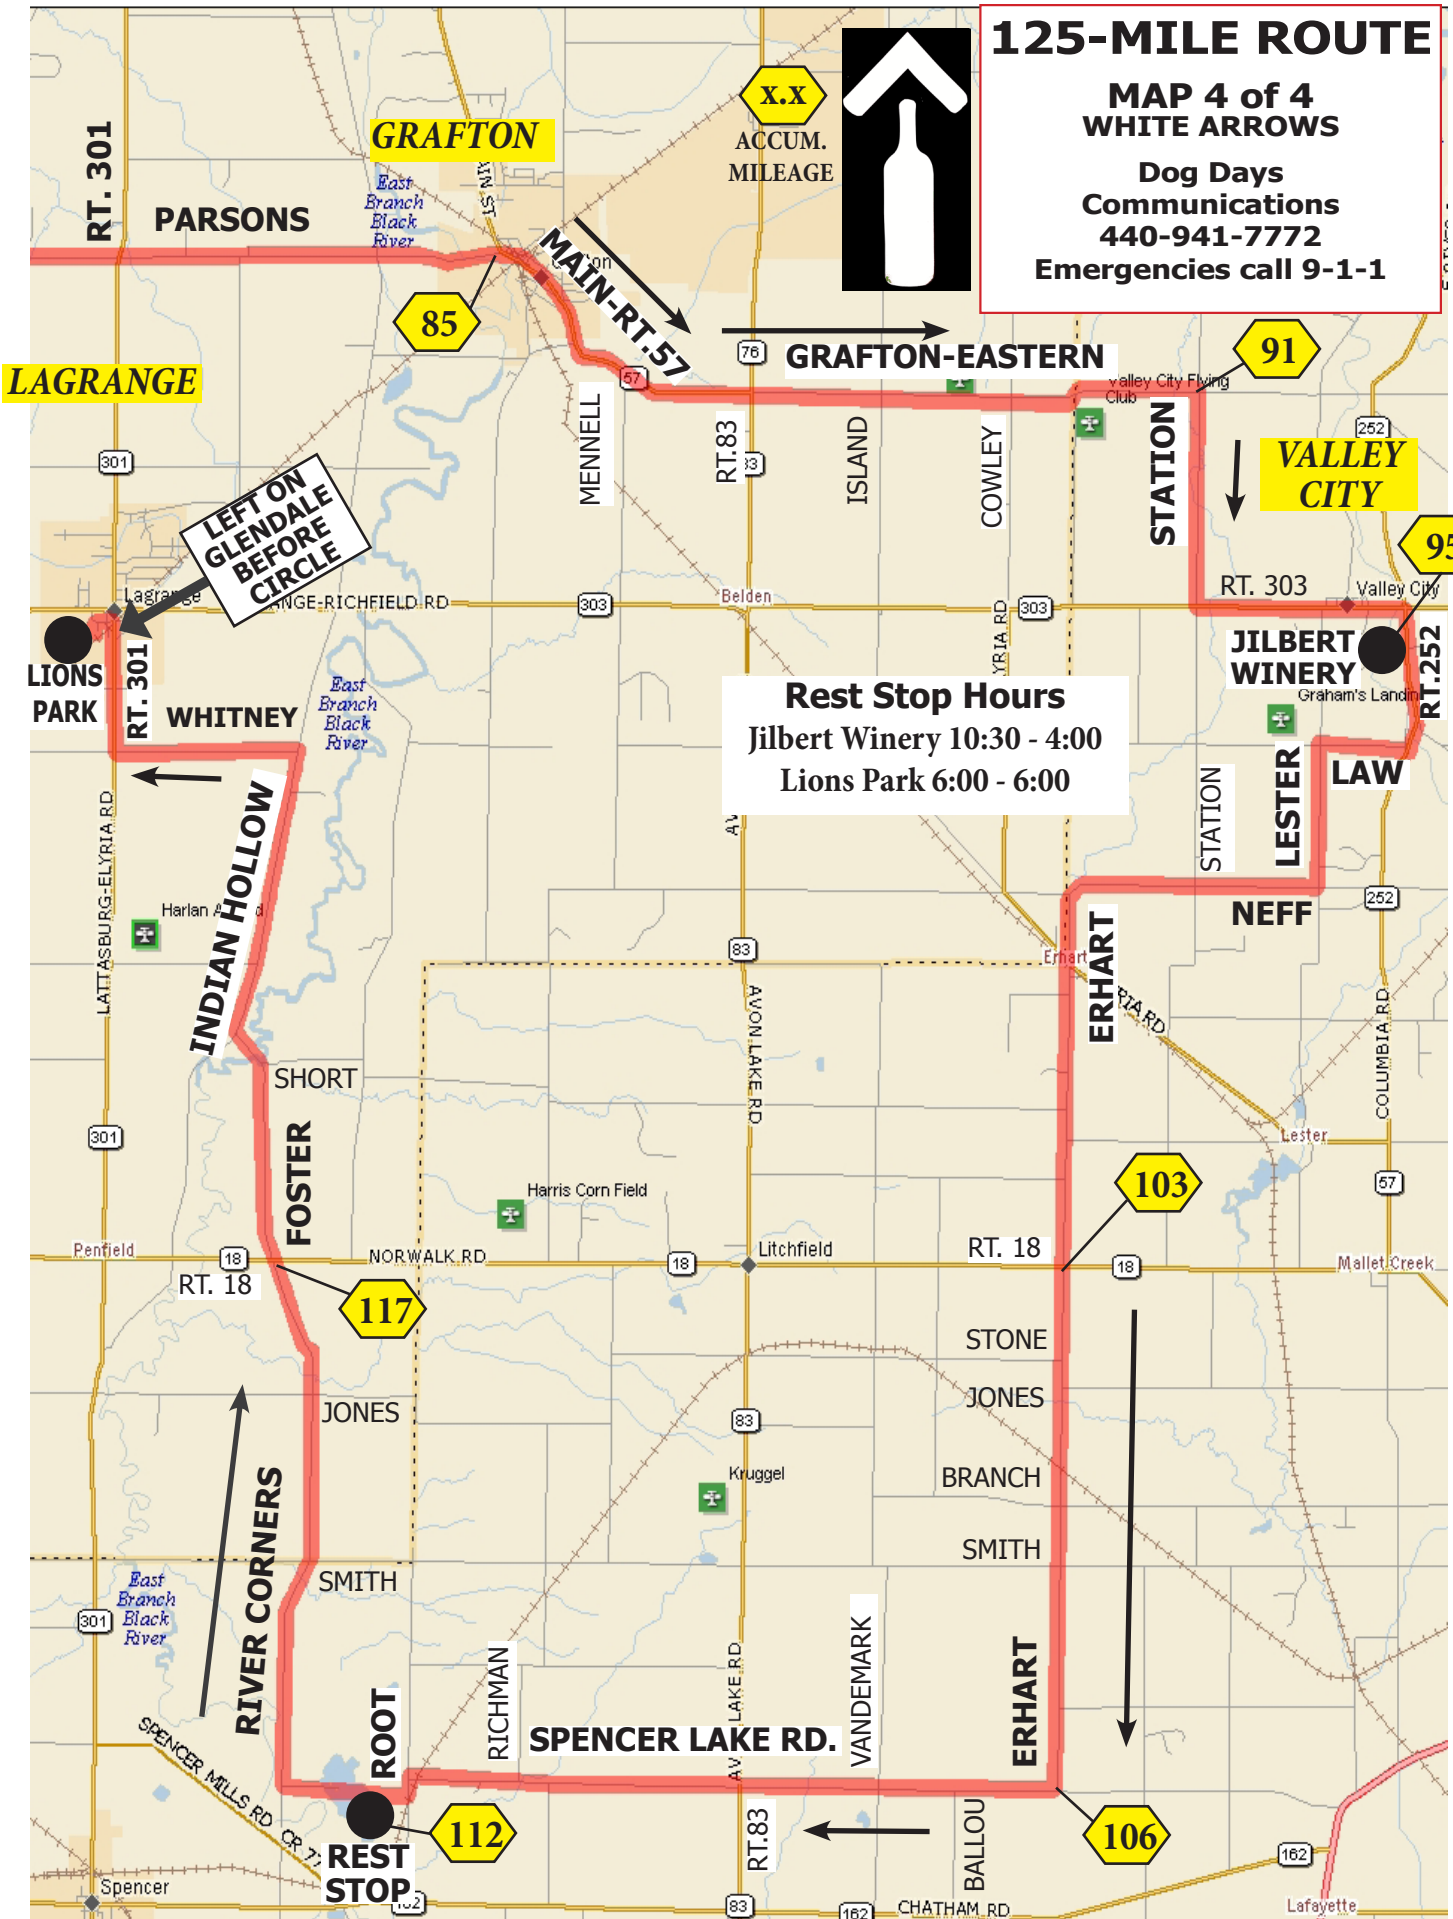

125-MILE ROUTE

MAP 4 of 4
WHITE ARROWS

Dog Days
Communications
440-941-7772
Emergencies call 9-1-1

X.X
ACCUM.
MILEAGE

LEFT ON
GLENDALE
BEFORE
CIRCLE

Rest Stop Hours
Jilbert Winery 10:30 - 4:00
Lions Park 6:00 - 6:00

117

112

103

106

95

91

85