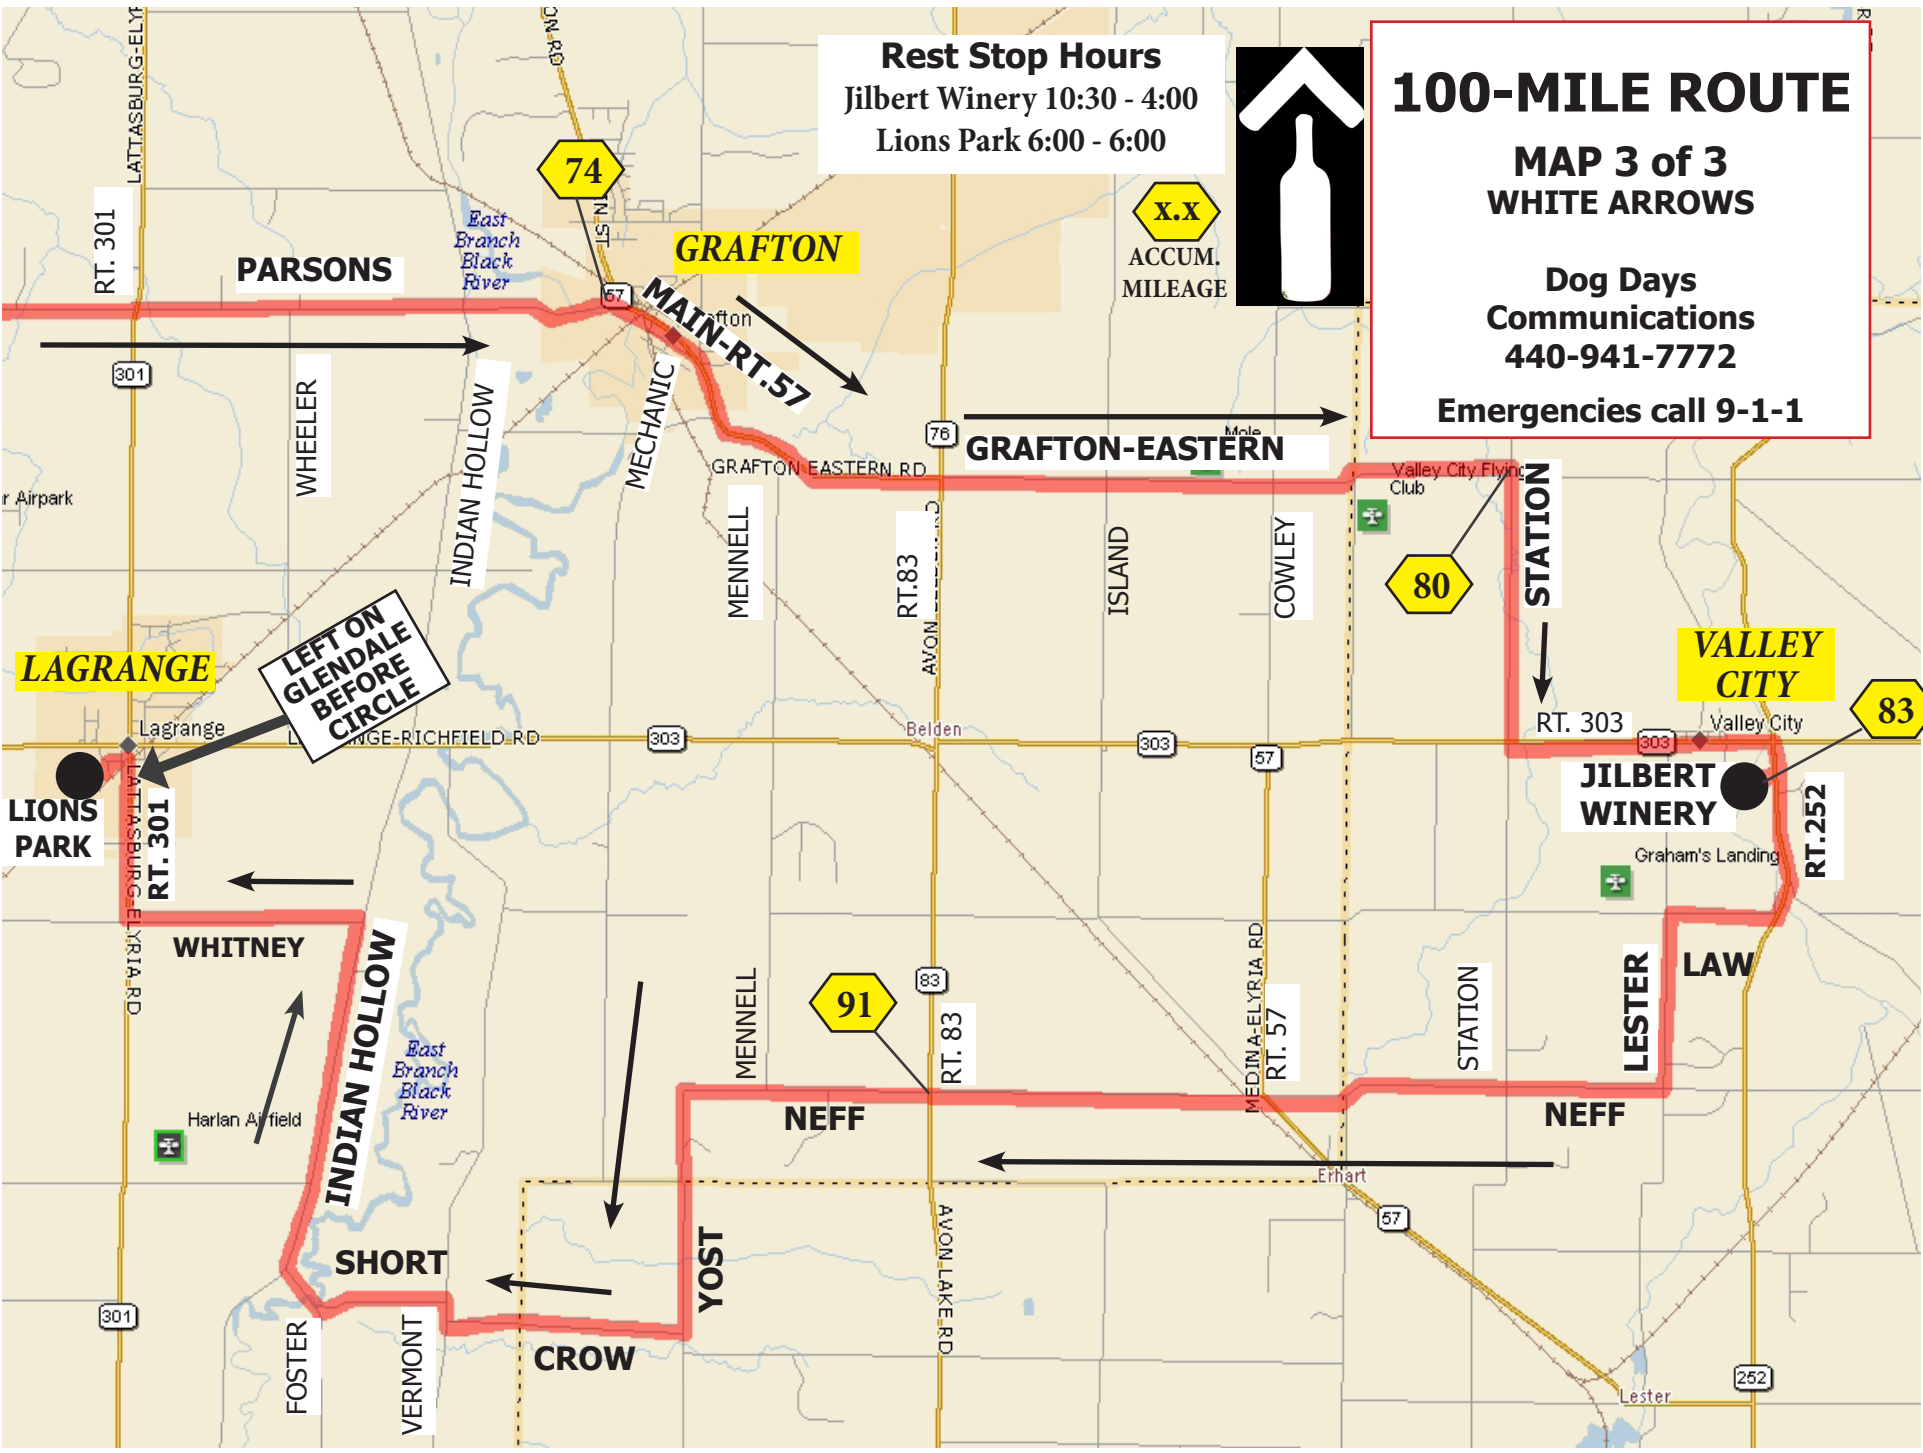

Rest Stop Hours
Jilbert Winery 10:30 - 4:00
Lions Park 6:00 - 6:00

100-MILE ROUTE
MAP 3 of 3
WHITE ARROWS

Dog Days
Communications
440-941-7772

Emergencies call 9-1-1

X.X
ACCUM.
MILEAGE

**LEFT ON
GLENDALE
BEFORE
CIRCLE**

GRAFTON-EASTERN

RT. 83

ISLAND

COWLEY

80

STATION

RT. 303

RT. 252